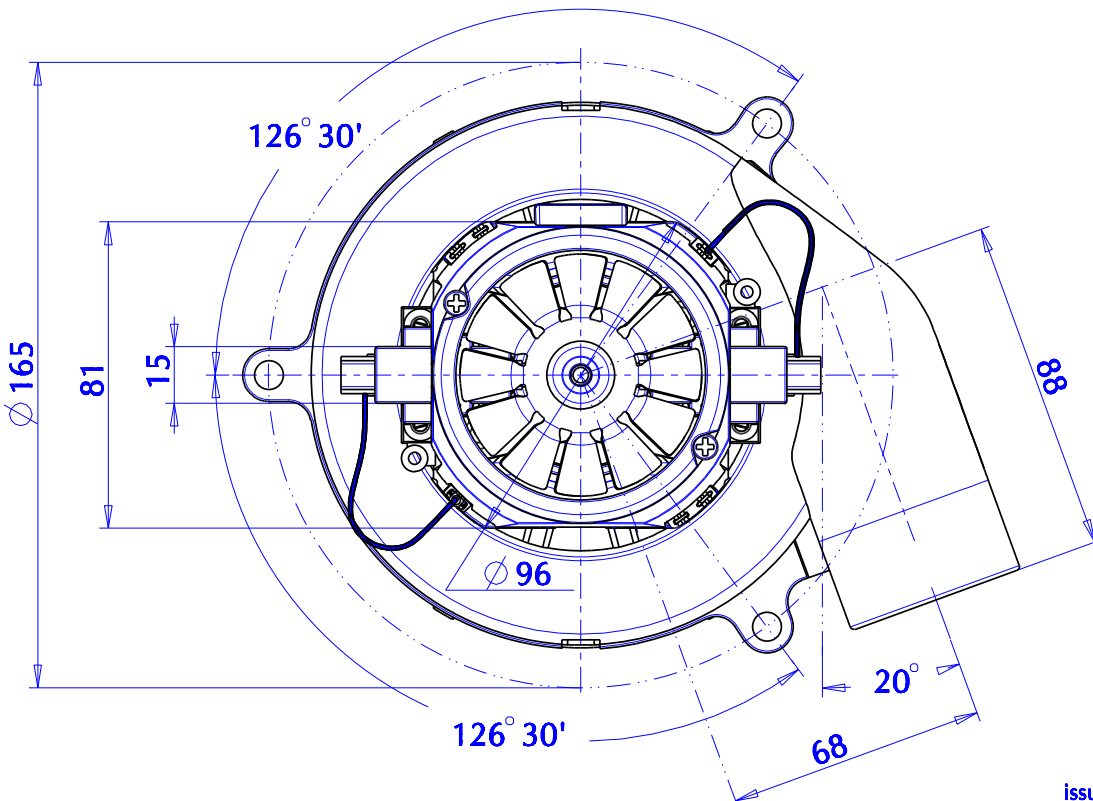

DATA SHEET

MOTOR CODE

**SK.2**

issued on : 20-10-11