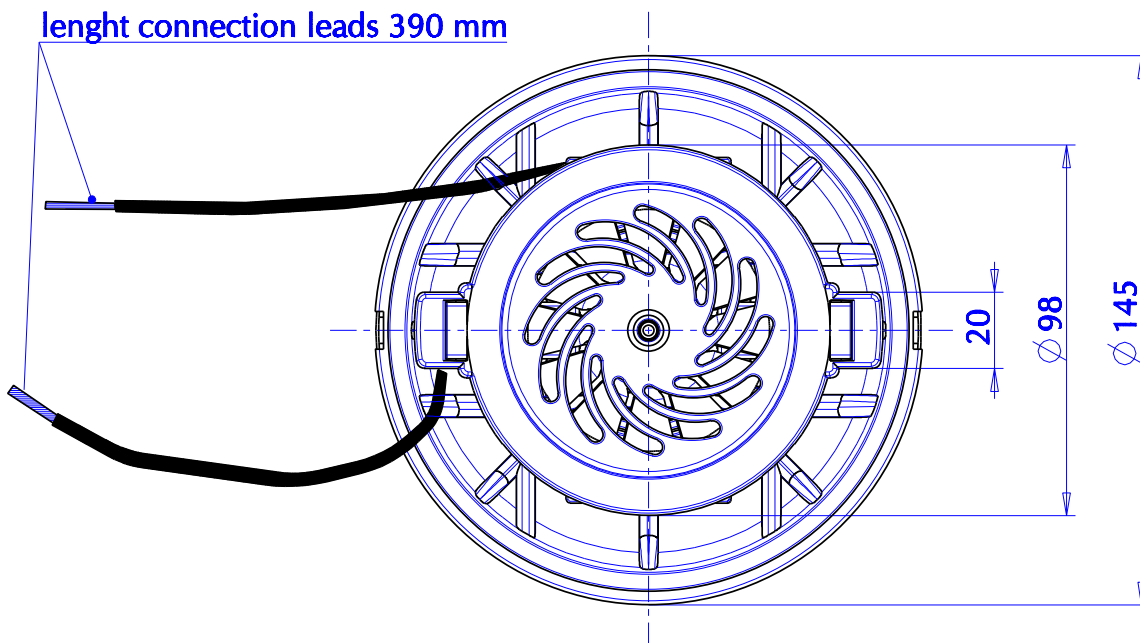

DATA SHEET

MOTOR CODE

**SG.2**

**POWER (W) : 300 ÷ 400**

**VOLTAGE (V) : 12-24-36-48**

length connection leads 390 mm

ISSUED ON :20-10-11