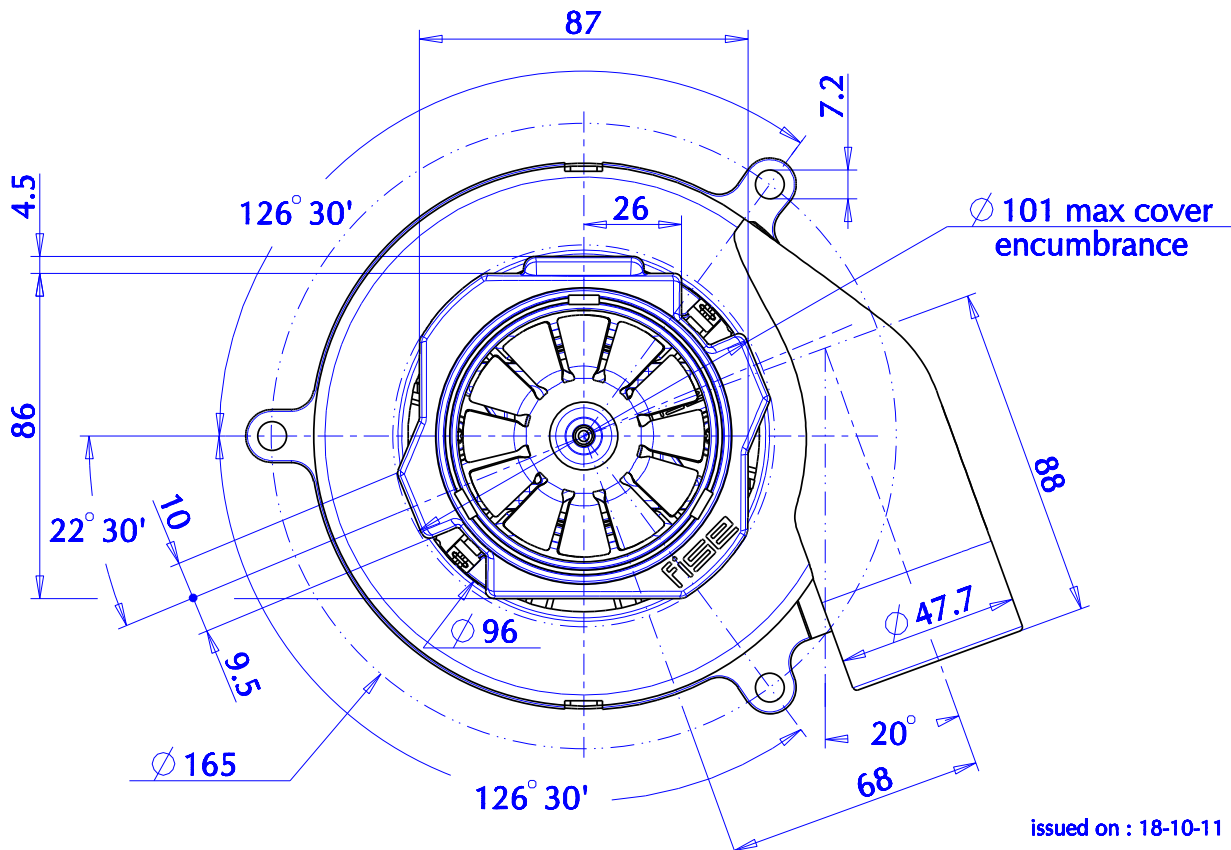

DATA SHEET

MOTOR CODE

**S7.1**

**POWER (W) : 800 ÷ 1000**

issued on : 18-10-11