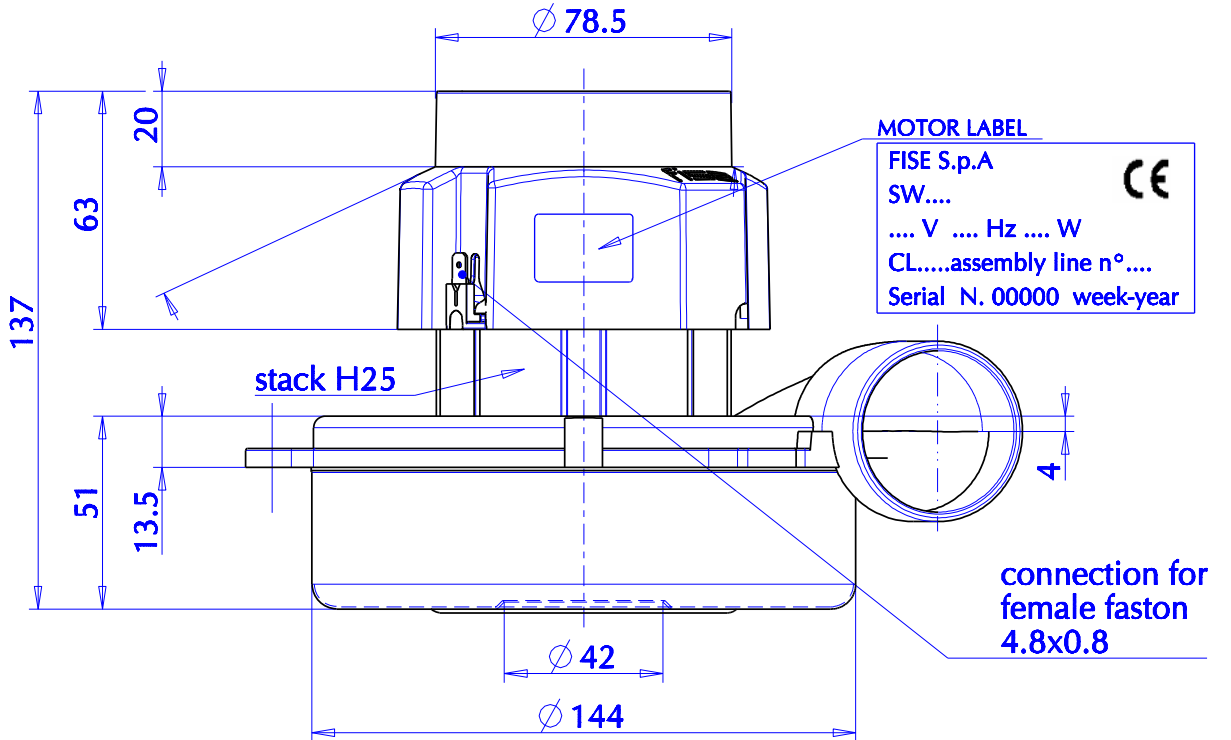

DATA SHEET

MOTOR CODE

**S7.1**

**POWER (W) : 800 ÷ 1000**

issued on : 18-10-11